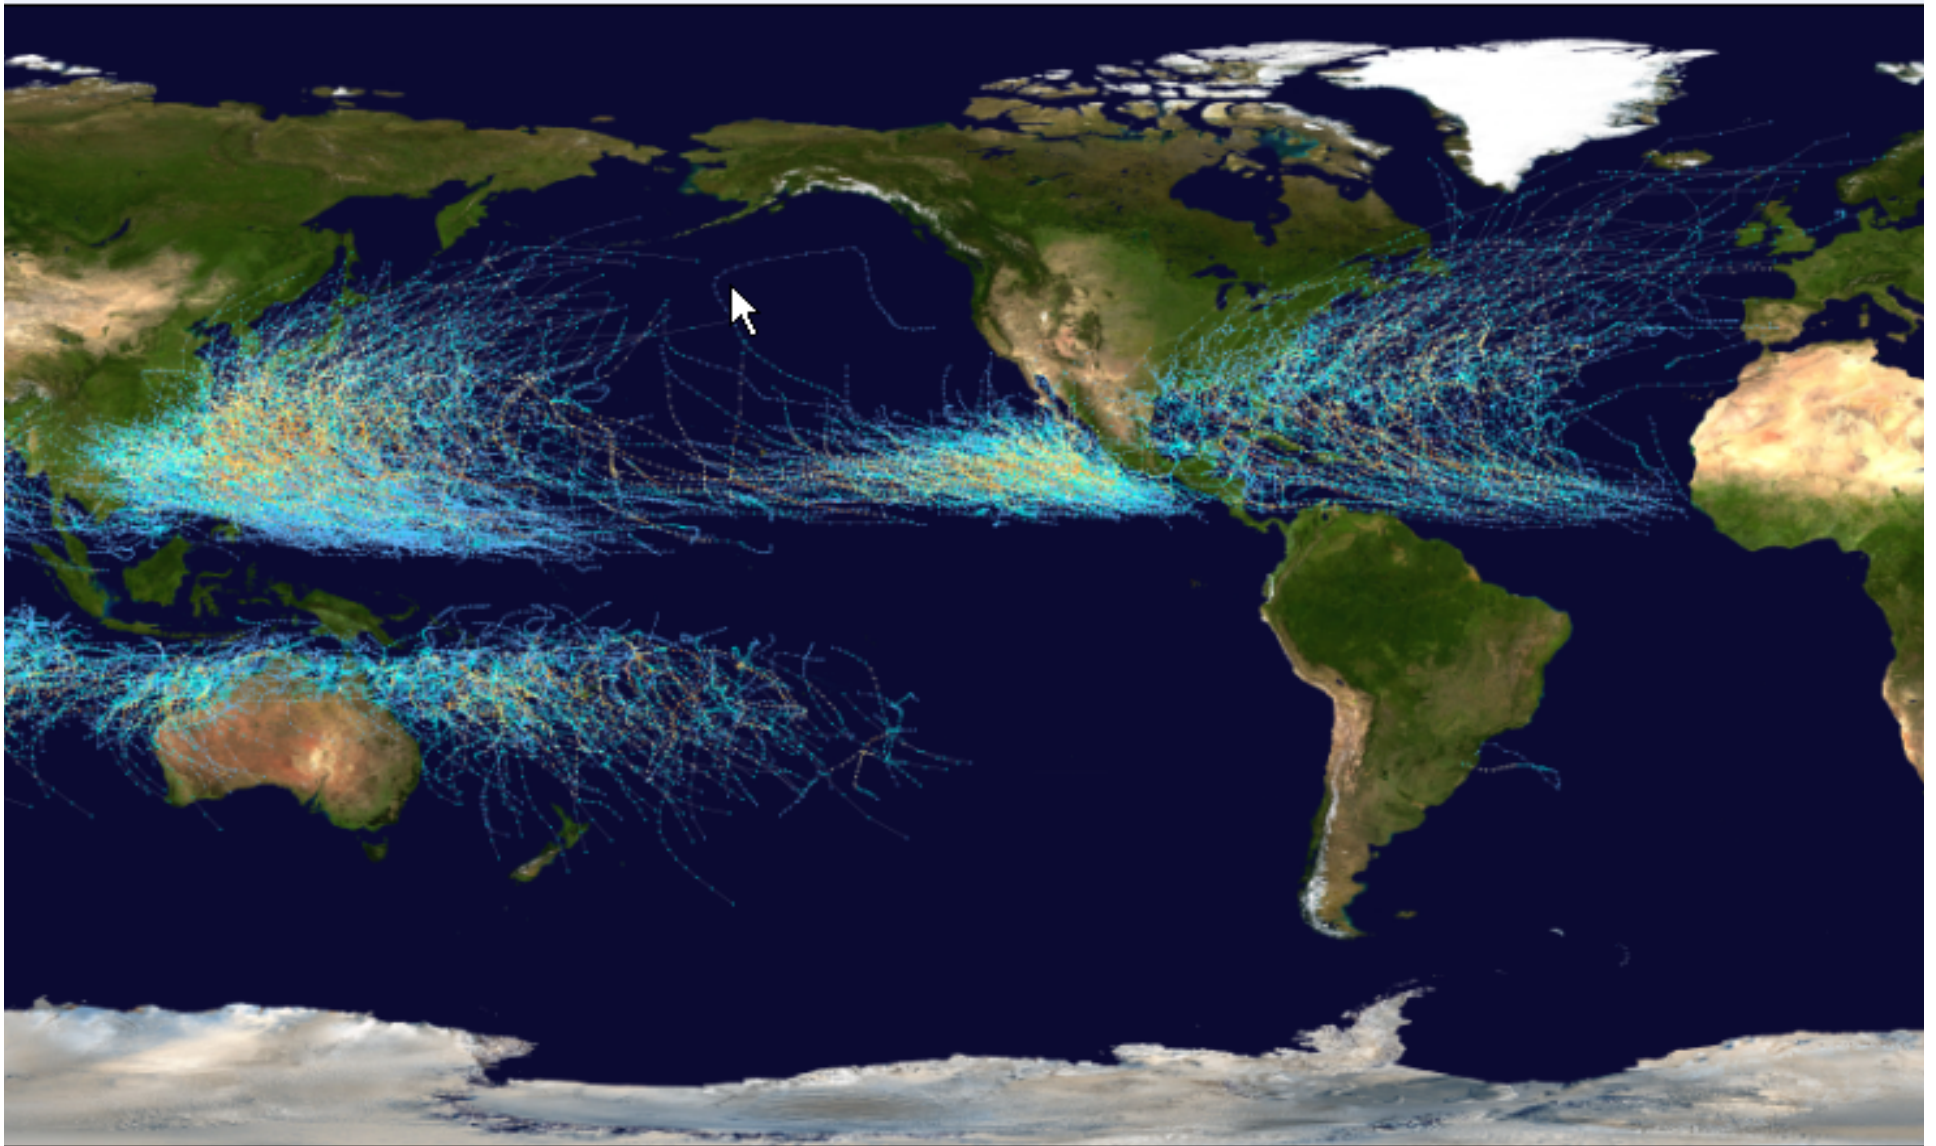

**Greg Bothun Innovative
Research
Astrophysics, Climate
Change, Renewable Energy
Generation**

Astrophysics: Revealing New Structures in the Universe

**From the Pine Mountain
Observatory:**

**Mapping out the True
Sizes of**

**Galaxies: Much Bigger
than Originally thought**

Climate Change: Analyzing all of the Hurricane Data

U.S. Department of Energy Workshop

Computational Research Needs in Alternative and Renewable Energy

September 19 and 20, 2007
Rockville, MD