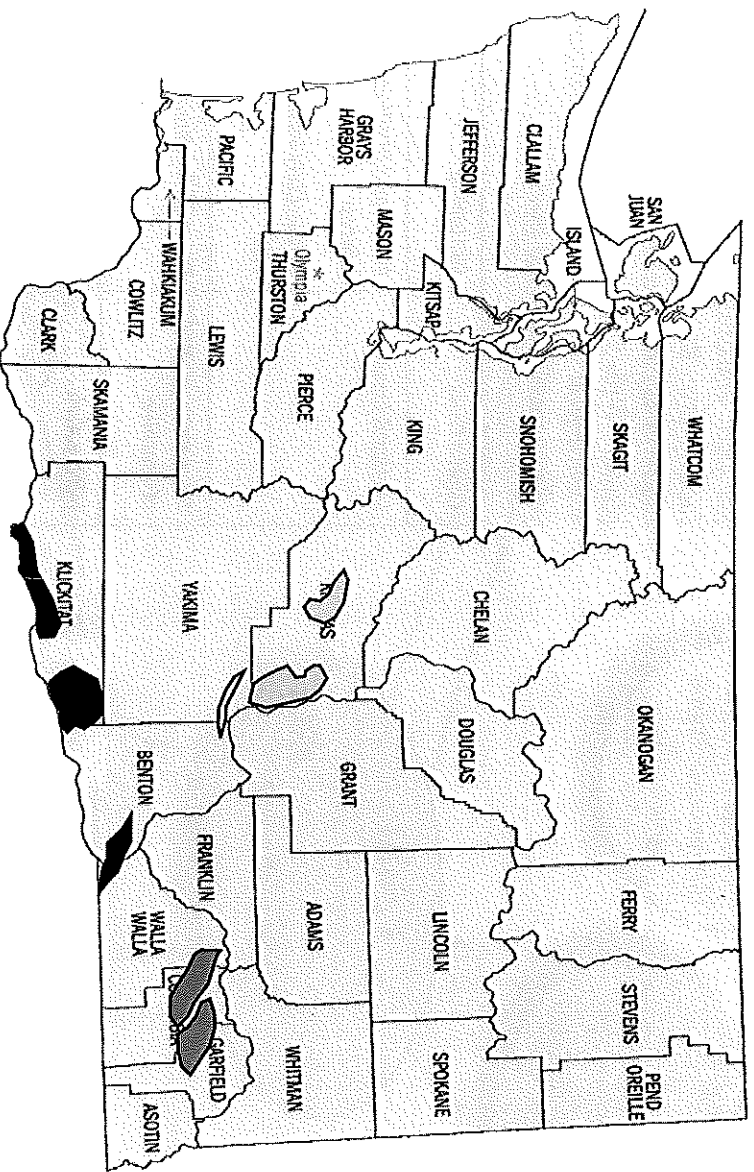

WHERE THE WIND IS

-  Columbia Gorge - 600 sq mi
-  Yakima Area - 500 sq mi
-  Walla Walla Area - 400 sq mi

Yakima Valley Region

WINDS OF CHANGE

Washington State's 2020
Energy Plan

Hugh Bitzer AlexAnn Westlake Grace Pettygrove
Dylan Versteeg Colin Jabin Emily Ebel